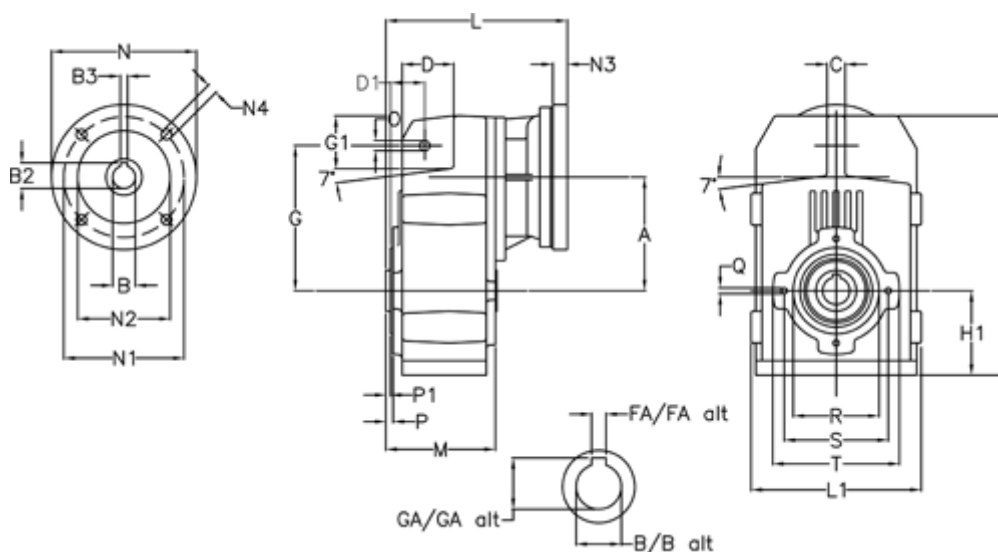

Article number: 29560597943225

Description: Shaft mounted gear
A514H50-979,4-P71B5

Measures

A = 211.30	FA = 14	M = 163.0	Q = M12x19
B = 50	G = 278	N = 160	R = 180
B1 = 14	G1 = 105.5	N1 = 130	S = 215
B2 = 16.3	GA = 53.5	N2 = 110	T = 250
B3 = 5	H = 479.0	N4 = M8x16	
C = 20	H1 = 144.0	O = 22	
D = 93.5	L = 339.5	P = 8.5	
D1 = 65.0	L1 = 273	P1 = 4.5	